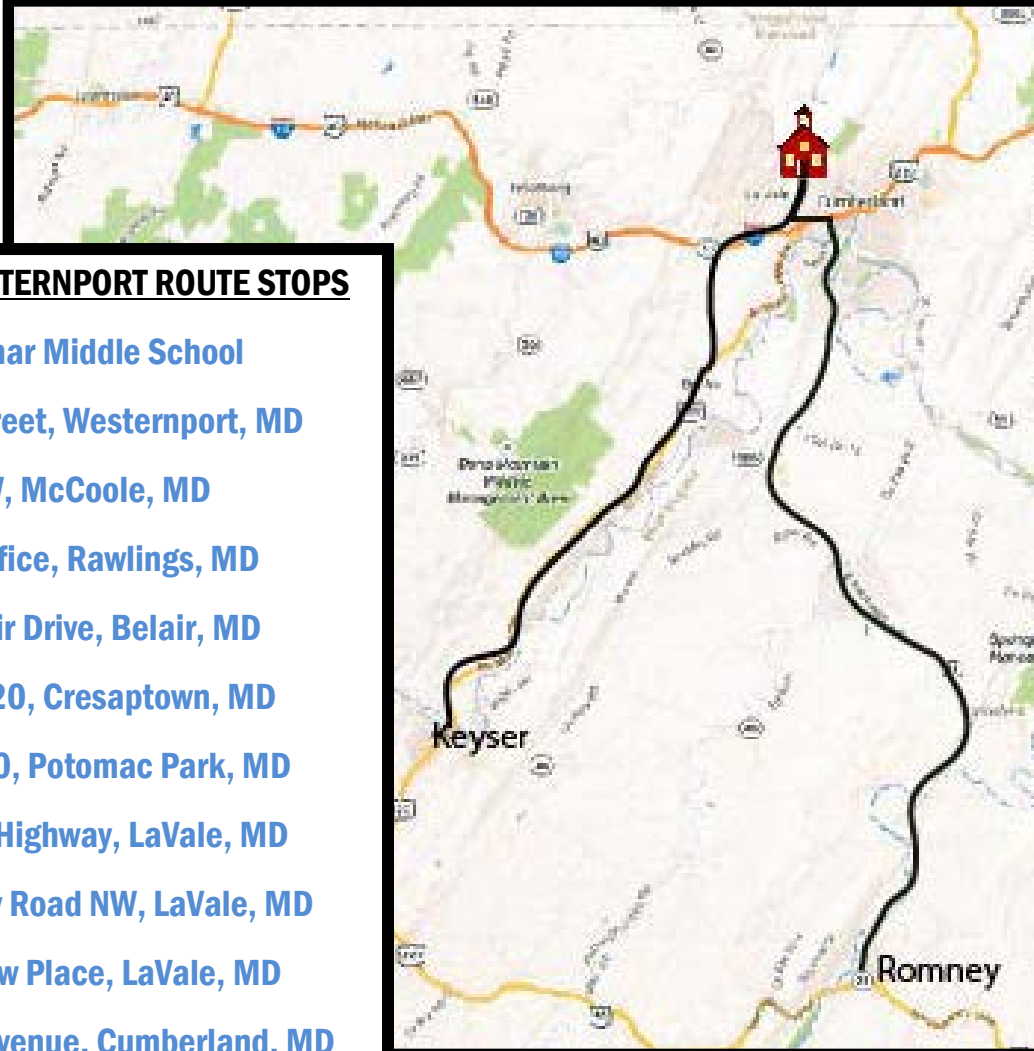

BISHOP WALSH SCHOOL BUS ROUTES 2014-2015

Announcing new routes for the 2014-2015 School Year to Garrett County! Bus Stops TBD

KEYSER/WESTERNPORT ROUTE STOPS

Westmar Middle School
Church Street, Westernport, MD
VFW, McCoolle, MD
Post Office, Rawlings, MD
N. Belair Drive, Belair, MD
Route 220, Cresaptown, MD
Route 220, Potomac Park, MD
National Highway, LaVale, MD
Cash Valley Road NW, LaVale, MD
Pearl View Place, LaVale, MD
Nemacolin Avenue, Cumberland, MD
Bishop Walsh Road, Cumberland, MD

ROMNEY ROUTE STOPS

Our Lady of the Mountain Church,
Romney WV
Windover Hills, Short Gap, WV
Lakewood Circle, Wiley Ford, WV
Virginia Avenue, Cumberland, MD
Maryland Avenue, Cumberland, MD
Mechanic Street, Cumberland, MD
Parklet, Ridgeley, WV
Greene Street, Cumberland, MD
The Dingle, Cumberland, MD
Seton Drive, Cumberland, MD